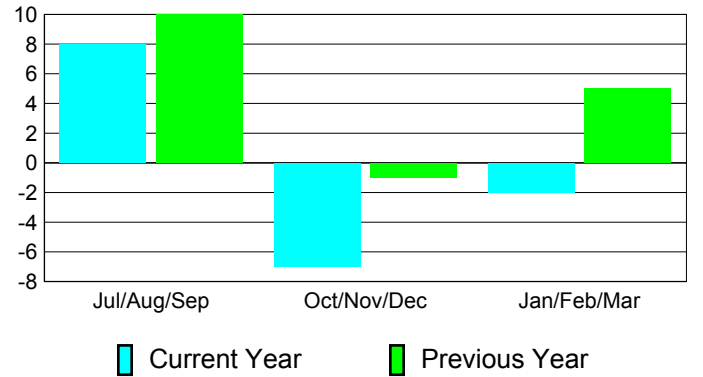

Membership Results
2010-2011

Membership
2009-2010

Month	Net Memb Goal	Actual New Memb	Actual Dropped Memb	Gain/Loss of Memb	Gain/Loss of Memb
Jul/Aug/Sep	-6	36	-28	8	10
Oct/Nov/Dec	2	15	-22	-7	-1
Jan/Feb/Mar	4	31	-33	-2	5
Totals	0	82	-83	-1	14

Membership Results 2010-2011

Goal, New, Dropped, Gain/Loss

Comparison of Membership Gain/Loss

Current Year Compared to the Previous Year

Gender Comparison 2010-2011

Jul/Aug/Sep

Oct/Nov/Dec

Jan/Feb/Mar