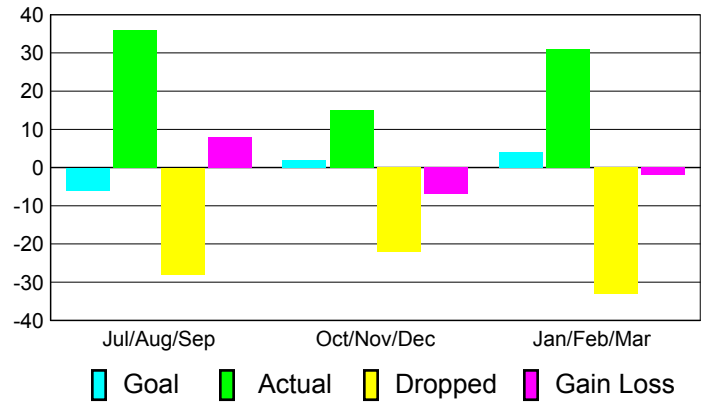

Membership Results 2010-2011

Goal, New, Dropped, Gain/Loss

Comparison of Membership Gain/Loss

Current Year Compared to the Previous Year